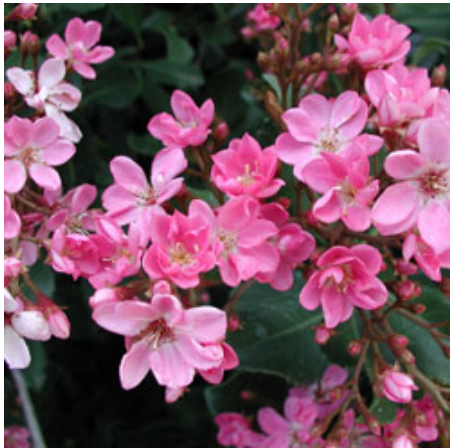

## Indian Hawthorn Pink Dancer *Raphiolepis Indica Pink Dancer*

03-81

<u>Hardiness</u>	<u>Exposure</u>	<u>Soil</u>	<u>Water</u>	<u>Flowers</u>	<u>Height</u>
Zones 8-10, 12-24, H1, H2	Full sun or partial shade	Slightly acidic	Little to regular watering	Clear pink	3-4 Feet tall

A dense, compact growing variety with glossy, hard foliage and clear dark pink flowers. Grows to 3-4 feet tall. Full sun or light shade. Drought tolerant. One of the best of the smaller Indian hawthorns. Is resistant to bacterial leaf spot (Romulan Leaf Spot) that plague other cultivars. This plant tends to grow a little lopsided so tip prune lightly when young to shape and promote denser growth.